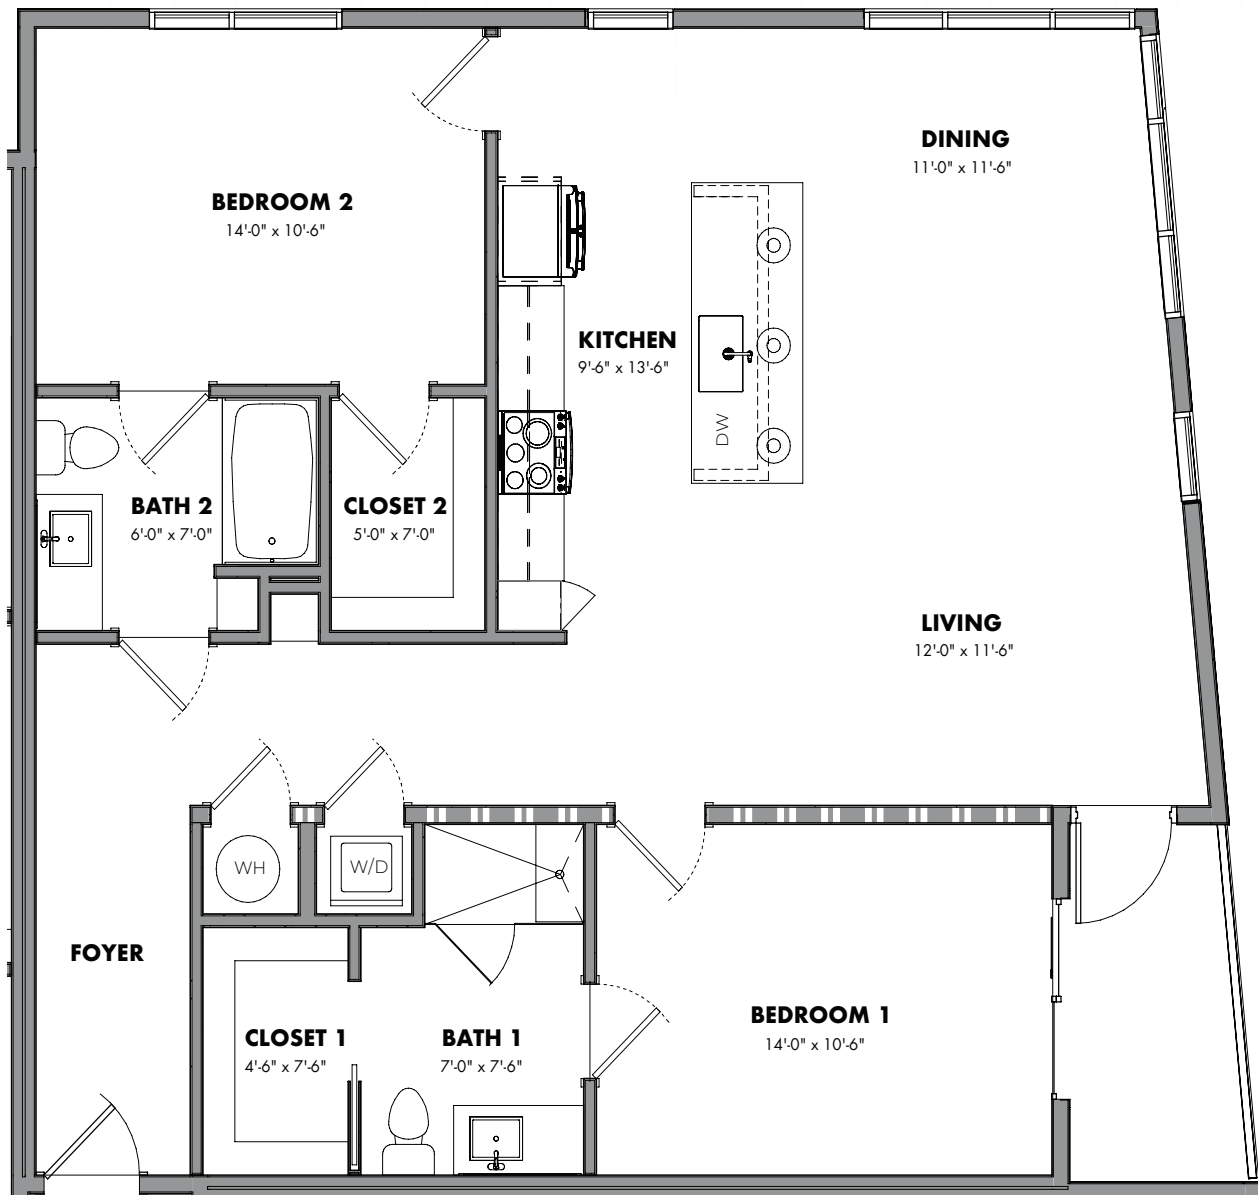

THE LUDLOW

B2 2 BEDROOM • 2 BATHROOM

1,261 SF (INTERIOR)

68 SF (EXTERIOR)

All dimensions are estimates only and may not be exact measurements. Square Footages are approximate. Floor plans and development plans are subject to change. The sketches, renderings, graphic materials, plans, specifics, terms, conditions and statements are proposed only, and the developer, the management company, the owners and other affiliates reserve the right to modify, revise or withdraw any or all of same in their sole discretion and without prior notice. All pricing and availability is subject to change. This information is to be used as a point of reference and not as a binding agreement.