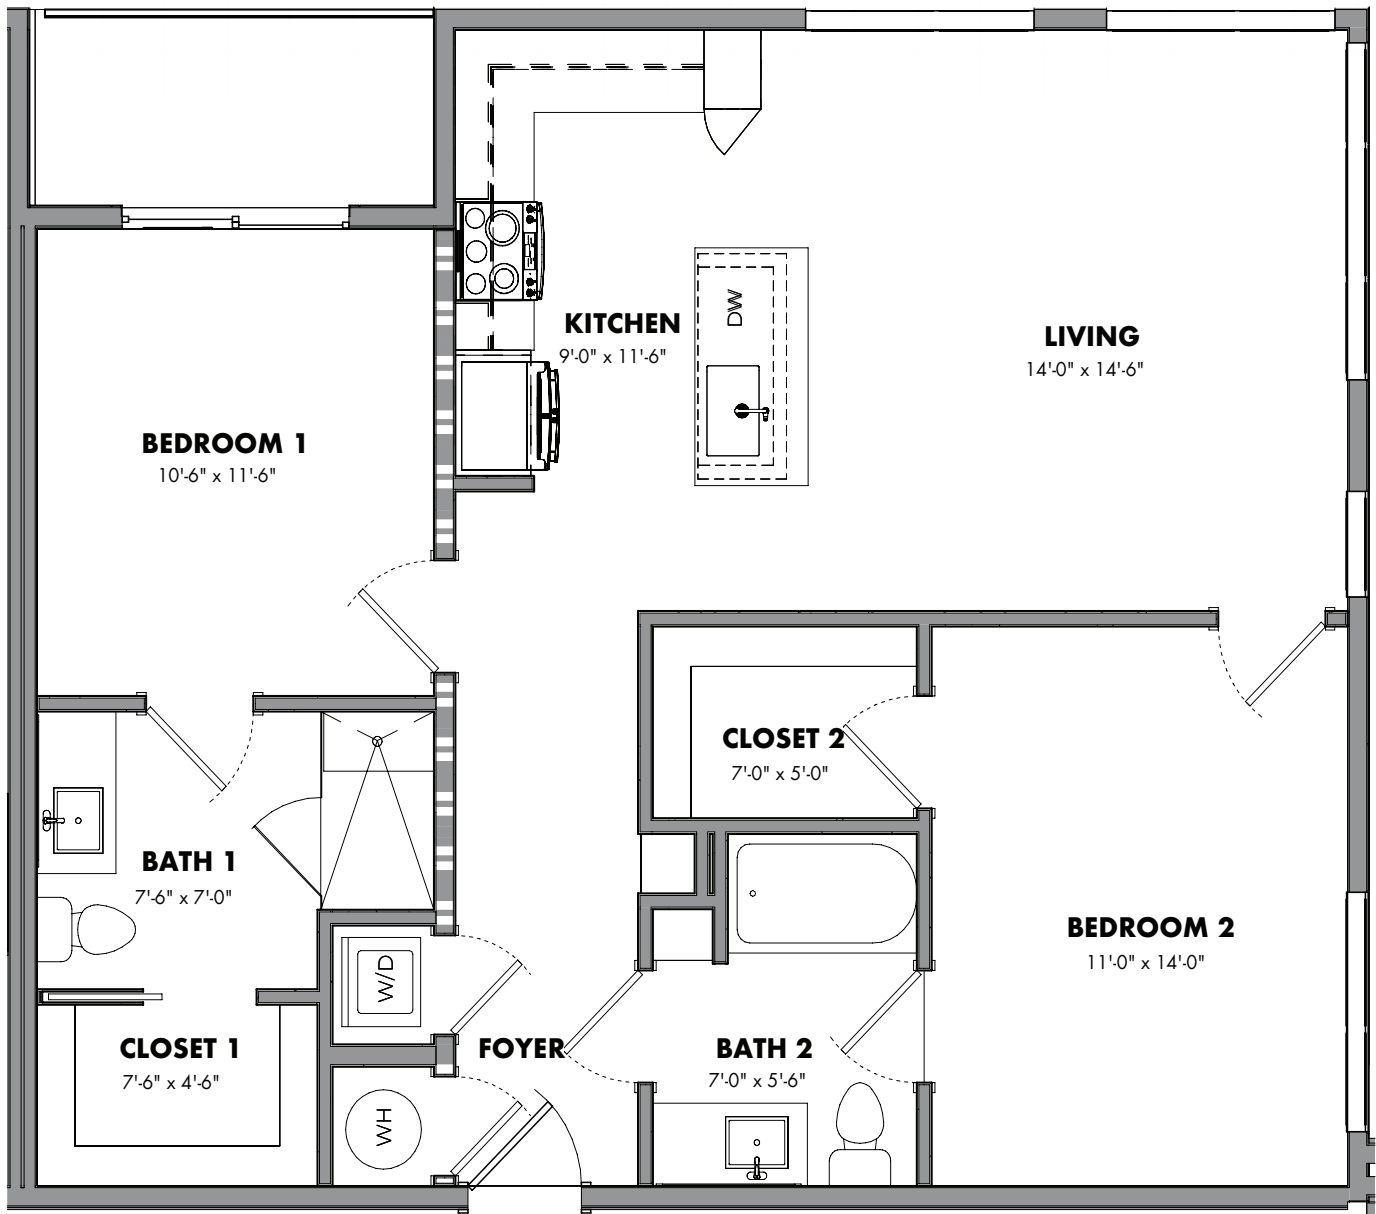

THE LUDLOW

B1 2 BEDROOM • 2 BATHROOM

1,018 SF (INTERIOR)

55 SF (EXTERIOR)

All dimensions are estimates only and may not be exact measurements. Square Footages are approximate. Floor plans and development plans are subject to change. The sketches, renderings, graphic materials, plans, specifics, terms, conditions and statements are proposed only, and the developer, the management company, the owners and other affiliates reserve the right to modify, revise or withdraw any or all of same in their sole discretion and without prior notice. All pricing and availability is subject to change. This information is to be used as a point of reference and not as a binding agreement.