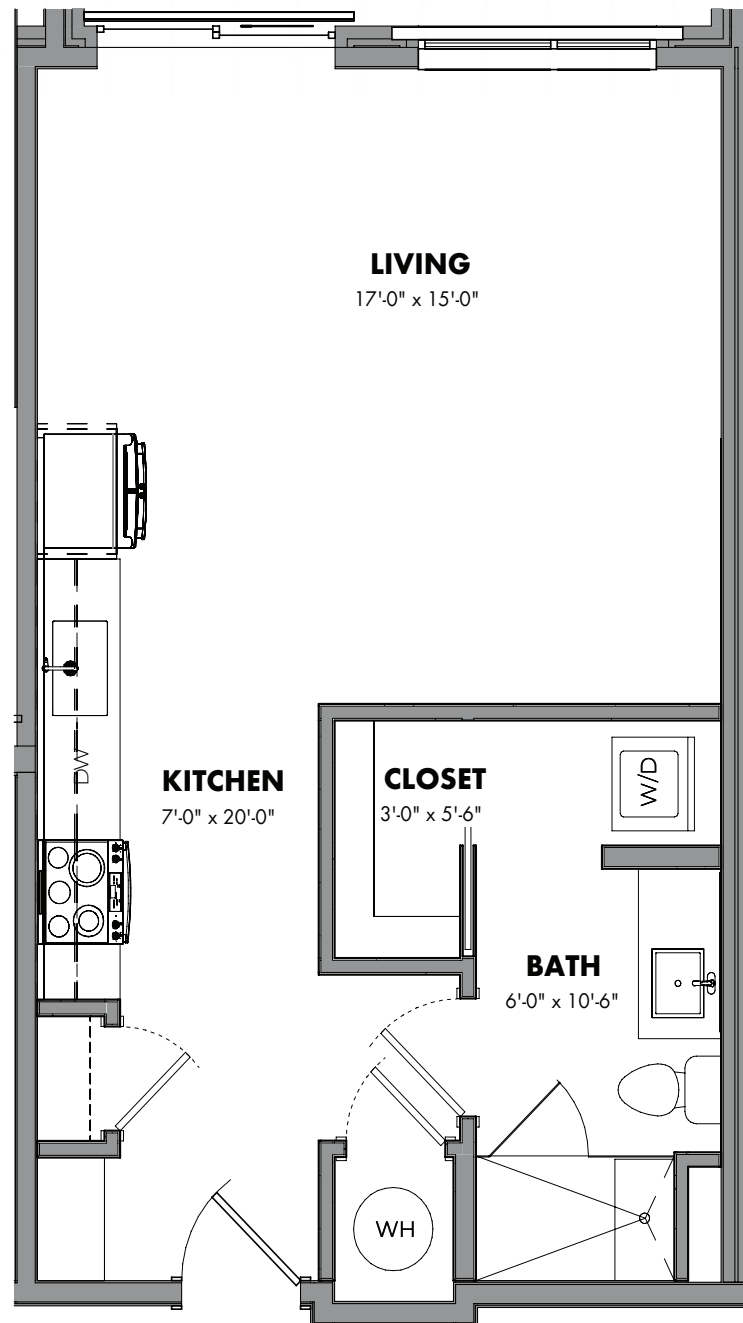

# THE LUDLOW

## A1 STUDIO • 1 BATHROOM

545 SF (INTERIOR)

All dimensions are estimates only and may not be exact measurements. Square Footages are approximate. Floor plans and development plans are subject to change. The sketches, renderings, graphic materials, plans, specifics, terms, conditions and statements are proposed only, and the developer, the management company, the owners and other affiliates reserve the right to modify, revise or withdraw any or all of same in their sole discretion and without prior notice. All pricing and availability is subject to change. This information is to be used as a point of reference and not as a binding agreement.